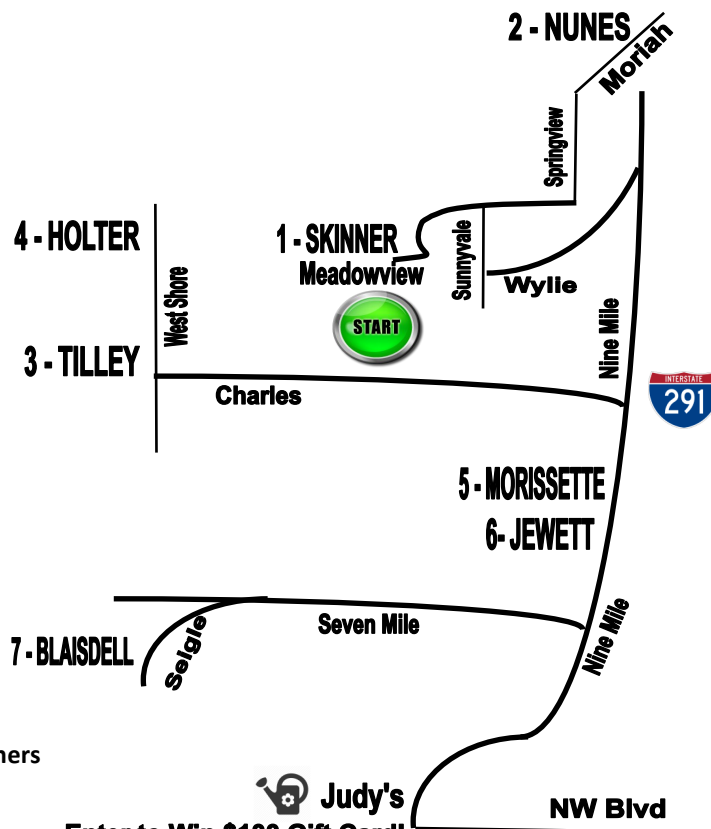

4 - Eat, Drink, & Be Merry - HOLTER - 17420 N West Shore Rd - No need to move your car. Walk down to this garden from Tilley garden. If you are handicapped, you can move your vehicle closer in and park by the garage, look for signs.

5 - Let's Get This Party Started - MORISSETTE - 12405 N Nine Mile Rd - Start out going southeast on N West Shore Rd. Turn left onto W Charles Rd. Then 4.25 miles. Turn right onto N Nine Mile Rd, garden on the right. Parking - Handicap parking by driveway and left of fence in gravel area. All other parking is on street, be careful heavy traffic.

6 - Turn up the Volume - JEWETT - 12205 N Nine Mile Rd - Start out going south on N Nine Mile Rd, garden on the right. Parking - Drive into property, front of the house is designated handicap parking on the right. Continue down driveway and on the right side of property is parking area that is coned off.

7 - Life is One Big Party - BLAISDELL - 8625 N Seigle Ct - Start out going southeast on N Nine Mile Rd. Then 3.25 miles. Turn right onto N Seven Mile Rd. Take left onto N Seigle Ct, garden on the right. Parking - Front of house by trees and on the street parking.

Bonus Stop - Judy's Enchanted Garden - 2628 W NW Blvd, Spokane 99208 - Enter to Win $100 gift card!

Spokane in Bloom

**Saturday
June 16, 2018
10am-5pm**

Welcome to the Party!

Look for
Fast Moving
Traffic when
parking on
Nine Mile

Presented by The Inland Empire Gardeners
509-535-8434 - www.tieg.org

Enjoy Your Garden Tour!

Map Not To Scale

Roadway to Fun!

Please Drive Safely

Judy's
Enter to Win $100 Gift Card!